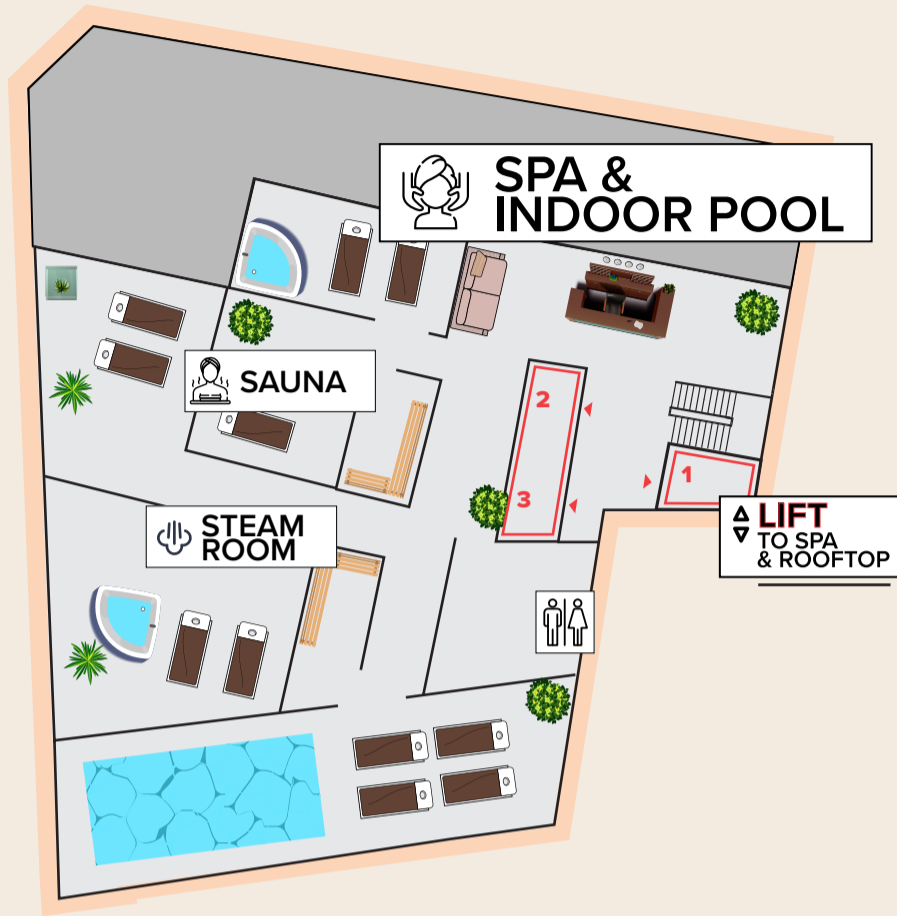

# Level -4

> HOTEL SPA

QAWRA PALACE  
RESORT & SPA

# Level 0

- > ASTRALES GRAND HALL
- > KIDS PLAY AREA
- > CHARLIE'S LOUNGE
- > DA'VELLA RESTAURANT
- > LUME RESTAURANT
- > POOL BAR
- > BEACH DECK

ASTRALES GRAND HALL

LIFTS TO ROOFTOP

LIFT TO SPA & ROOFTOP

LIFT TO RECEPTION

KIDS PLAY AREA

CHARLIE'S LOUNGE

LIFTS TO RECEPTION

DA'VELLA BUFFET RESTAURANT

LUME CARIBBEAN CUISINE

POOL BAR

BEACH DECK

# Level 3

- > INTERACTIVE SQUASH COURT
- > EL VAGABUNDO SOUTH AMERICAN CUISINE
- > TSUBU ASIAN CUISINE

QAWRA PALACE  
RESORT & SPA