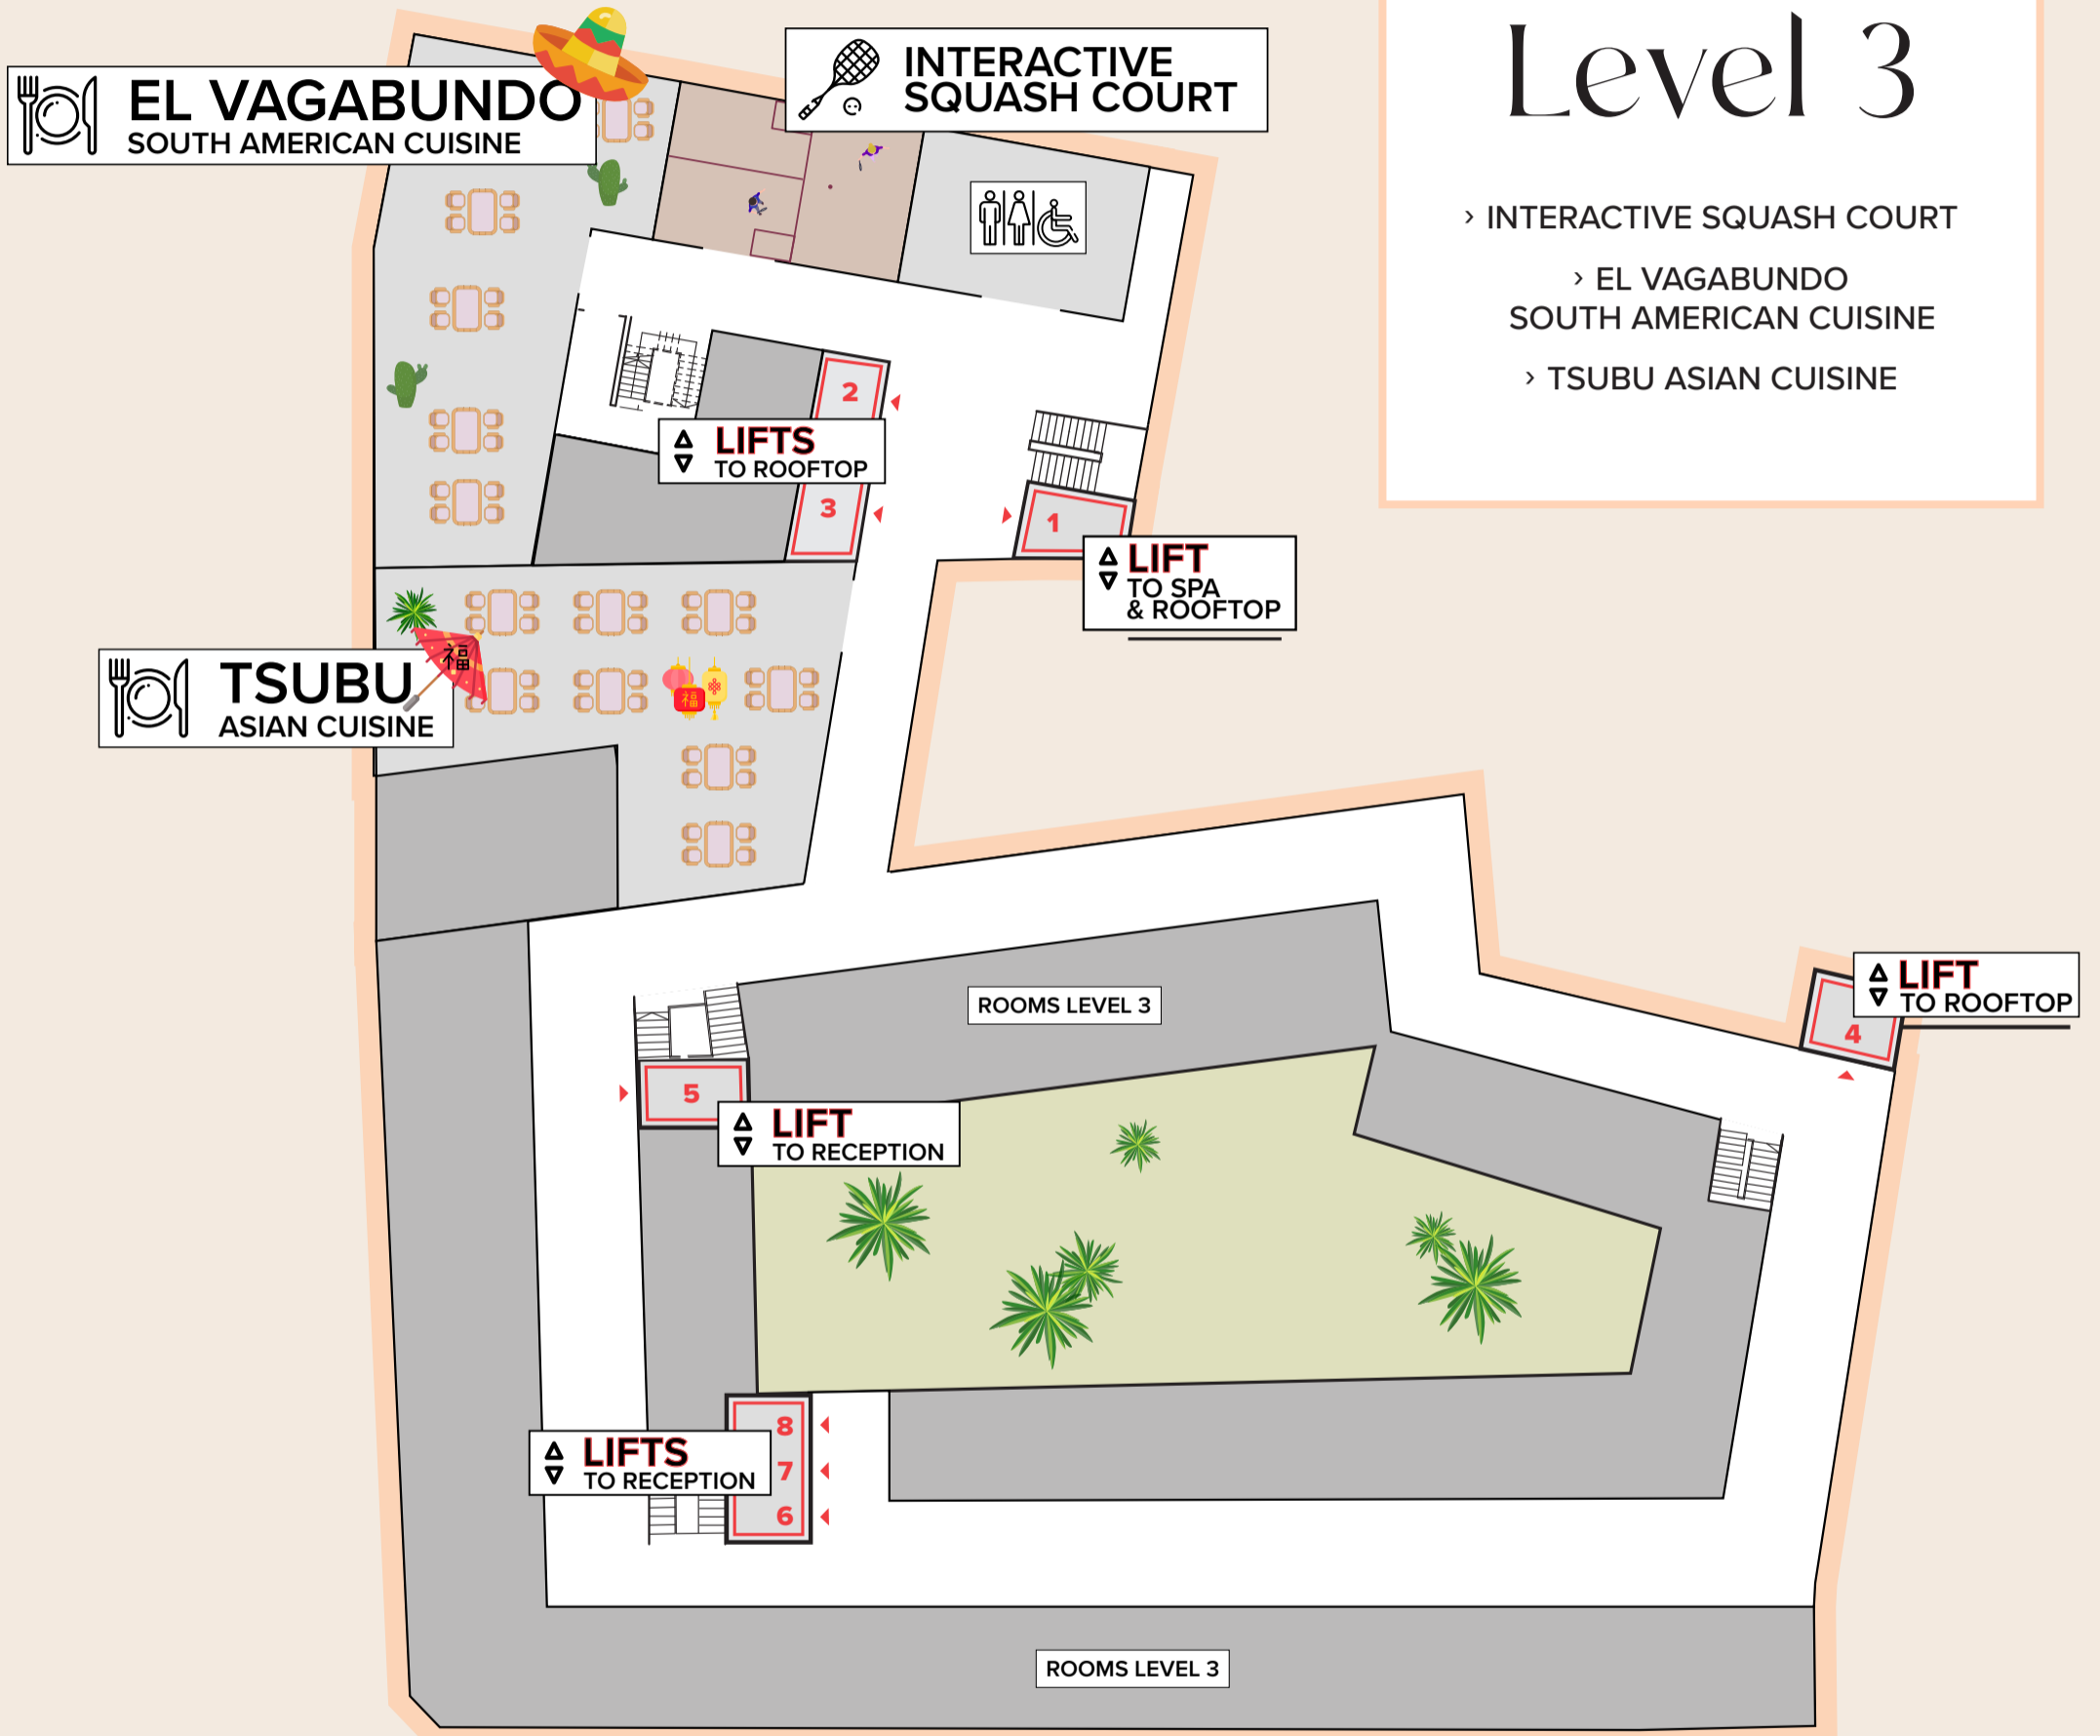

# Level 0

- > ASTRALES GRAND HALL
- > KIDS PLAY AREA
- > CHARLIE'S LOUNGE
- > DA'VELLA RESTAURANT
- > LUME RESTAURANT
- > POOL BAR
- > BEACH DECK

ASTRALES GRAND HALL

LIFTS TO ROOFTOP

LIFT TO SPA & ROOFTOP

LIFT TO RECEPTION

KIDS PLAY AREA

CHARLIE'S LOUNGE

LIFTS TO RECEPTION

DA'VELLA BUFFET RESTAURANT

LUME CARIBBEAN CUISINE

POOL BAR

BEACH DECK

# Level 3

- > INTERACTIVE SQUASH COURT
- > EL VAGABUNDO SOUTH AMERICAN CUISINE
- > TSUBU ASIAN CUISINE

QAWRA PALACE  
RESORT & SPA

# Level 4

- > QP GYM
- > CAROB SUITE
- > HIBISCUS SUITE